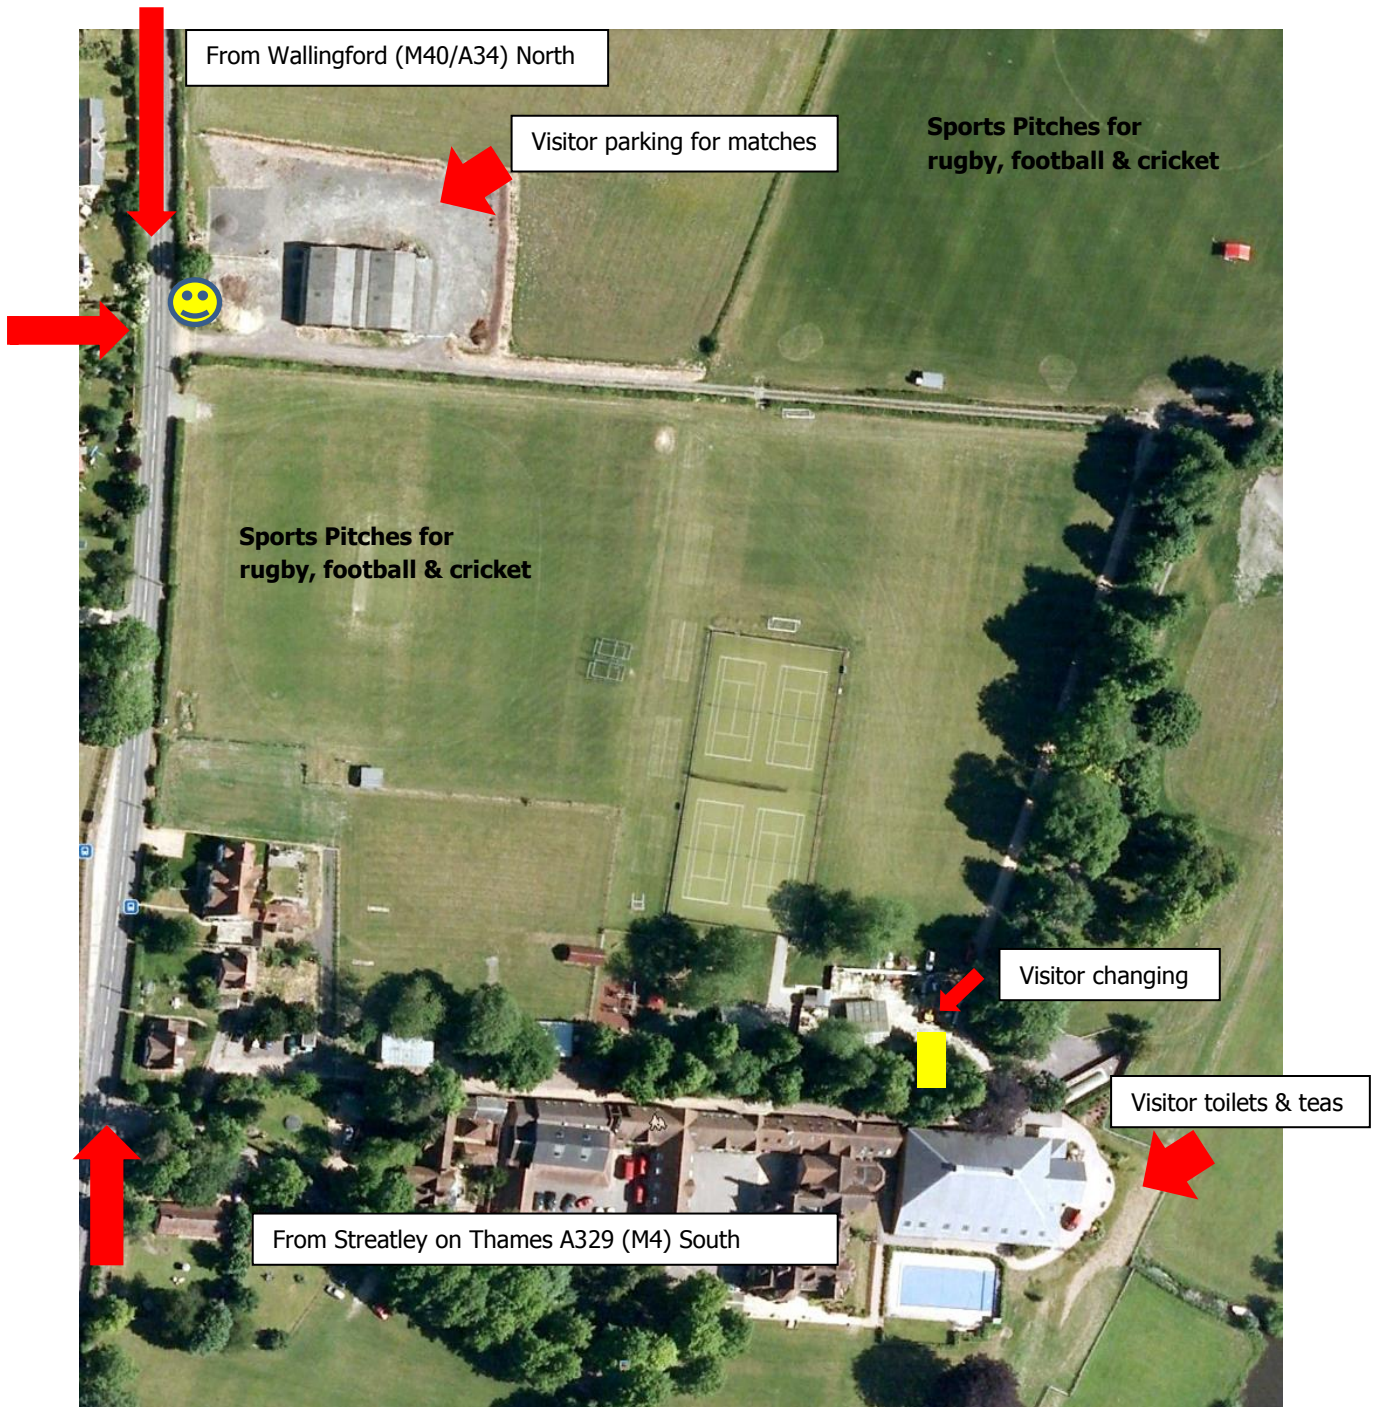

Parking information for visiting parents

Reproduced from Google maps

Please look out for our parking attendant in a Hi-Vis jacket at the entrance.

Moulsford Prep School Moulsford on Thames Oxfordshire OX10 9HR
01491 651438 www.moulsford.com